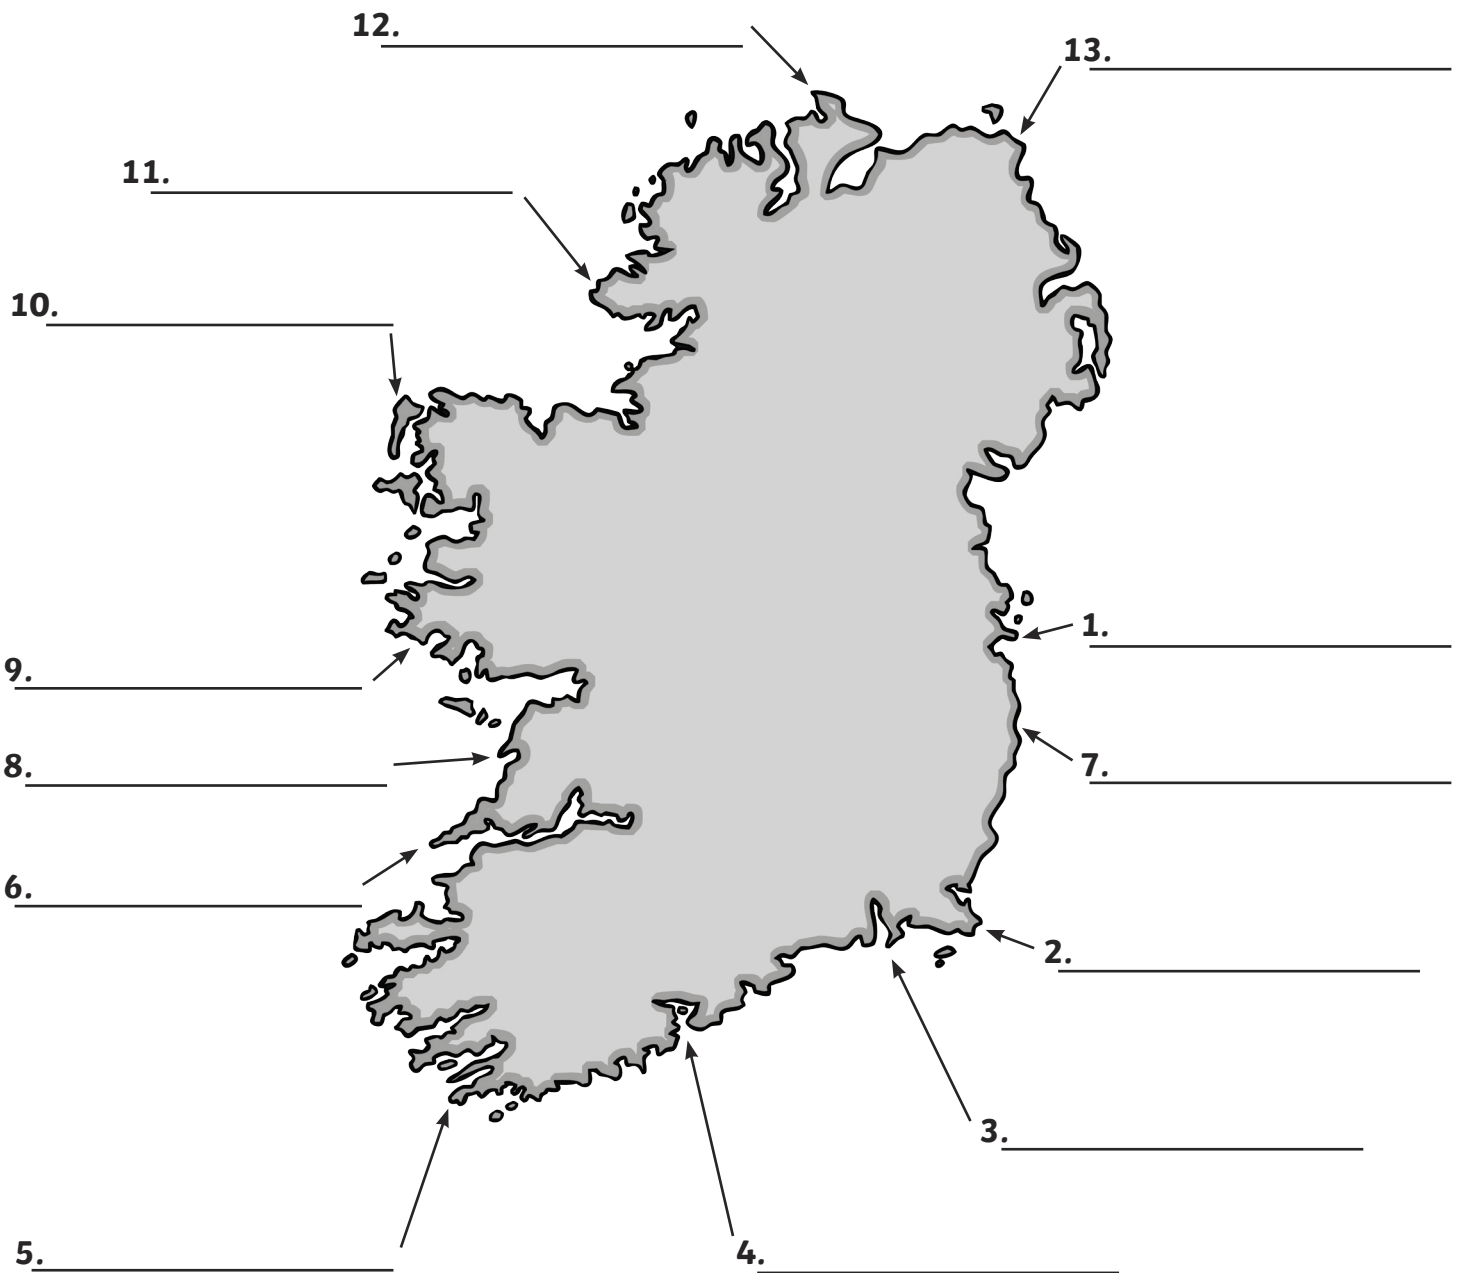

Headlands of Ireland Map

Map Labelling Activity

Label the following headlands on the map below.

Howth Head	Slyne Head	Roches's Head	Carnsore Point
Rossan Point	Loop Head	Mizen Head	Malin Head
Hook Head	Wicklow Head	Erris Head	Fair Head
Hag's Point			

Headlands of Ireland Map: Answers

Map Labelling Activity

Label the following headlands on the map below.

Howth Head	Slyne Head	Roches's Head	Carnsore Point
Rossan Point	Loop Head	Mizen Head	Malin Head
Hook Head	Wicklow Head	Erris Head	Fair Head
Hag's Point			